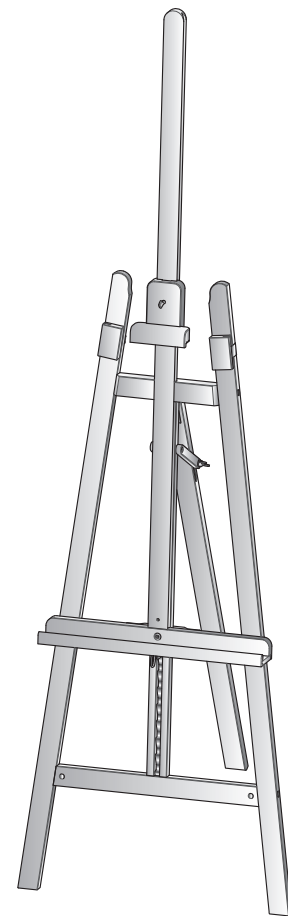

No part of this publication may be reproduced or used in any form or by any means - graphic, electronic, or mechanical including photocopying - without prior permission.

MABEF

M/12

CAVALLETTO LIRA
LYRE EASEL

Istruzioni video
Video instructions

1 x1 Cassetta porta tele
Canvas/brush tray

2 x1 Asta centrale
Central post

3 x1 Asta a cremagliera
Ratchet post

4 x1 Traversa superiore
Upper crossbar

5 x1 Traversa inferiore
Lower crossbar

6 x2 Asta laterale
Side post

7 x1 Blocco ferma tela
Top canvas holder

8 x2 Supporto scorrevole tela
Sliding canvas support

A x1 mm. 4

B x4 mm. 6x70

C x4 mm. 10x20x6

D x1 n1. Ø 14x21
n1. Ø 14

E x1 n1. Ø 14x20x8
n.1 Ø 8x8