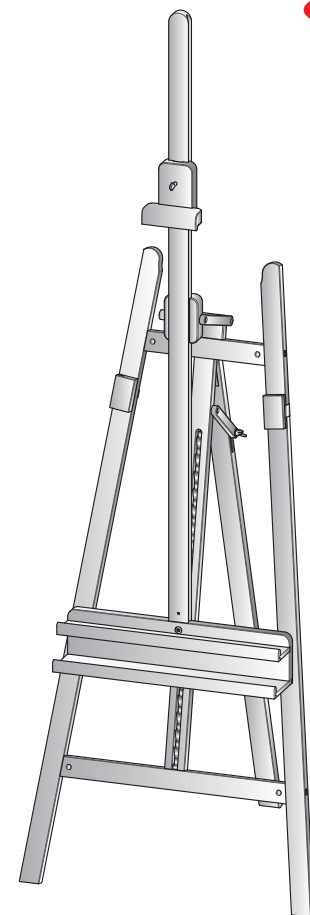

No part of this publication may be reproduced or used in any form or by any means - graphic, electronic, or mechanical including photocopying - without prior permission.

MABEF

M/11

CAVALLETTO
LIRA
LYRE EASEL

Istruzioni video
Video instructions

1 x1 Cassetta porta tele
Canvas / brush tray

2 x1 Asta centrale
Centre slide post

3 x1 Asta a cremagliera
Ratchet post

4 x1 Traversa superiore
Upper crossbar

5 x1 Traversa inferiore
Lower crossbar

6 x2 Asta laterale
Side post

7 x1 Blocco ferma tela
Top canvas holder

8 x2 Supporto scorrevole tela
Sliding canvas support

A x1 mm. 4

B x1 n.1. Ø 14x20x8
n.1 Ø 8x8

C x4 mm. 6x70

D x4 mm. 10x20x6

E x2 mm. 6x30