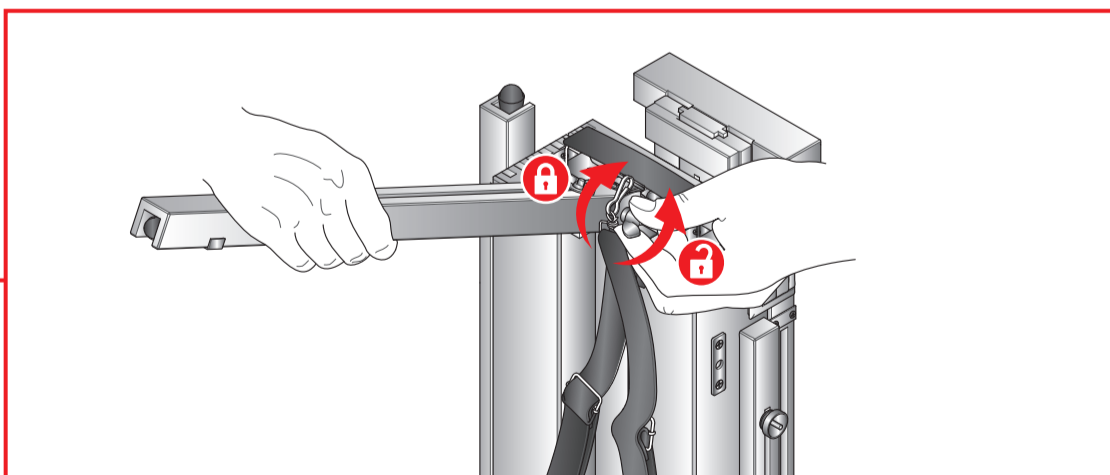

MABEF

Ed. 2017

MABEF

M.A.B.E.F. srl

Via A. Volta, 77 /79
21010 Cardano al Campo
(Varese) - Italy
Tel. +39.0331.261.651

www.mabef.it
E-mail:support@mabef.it

Registra il tuo prodotto per estendere la garanzia a vita.

Register your product to extend the lifetime warranty

© MABEF 2017

È vietata la riproduzione o l'adattamento anche parziale - con qualsiasi mezzo comprese le copie fotostatiche - la memorizzazione elettronica, l'utilizzo delle immagini di questo stampato senza esplicita autorizzazione.

No part of this publication may be reproduced or used in any form or by any means - graphic, electronic, or mechanical including photocopying - without prior permission.

Made in Italy

Since 1948

Istruzioni video
Video instructions

M/23

CASSETTA
CAVALLETTO
EASEL
SKETCH BOX

max. cm. 85 • 33½"

max. cm 185 • 73"

cm. 60 • 23½"

Tela max. 8 Kg
Canvas max. 17½ lbs

5 Kg
11 lbs

cm. 110 • 43¾"

1