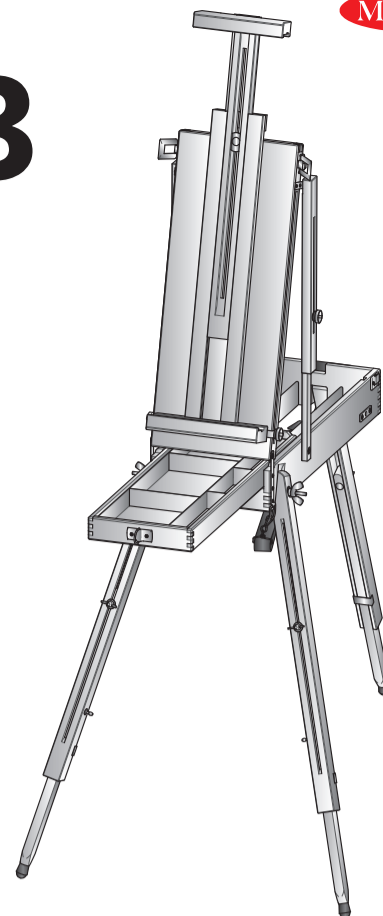

M/23

CASSETTA
CAVALLETTO
EASEL
SKETCH BOX

max. cm. 85 • 33½"

max. cm 185 • 73"

cm. 60 • 23½"

Tela max. 8 Kg
Canvas max. 17½ lbs

5 Kg
11 lbs

cm. 110 • 43¾"