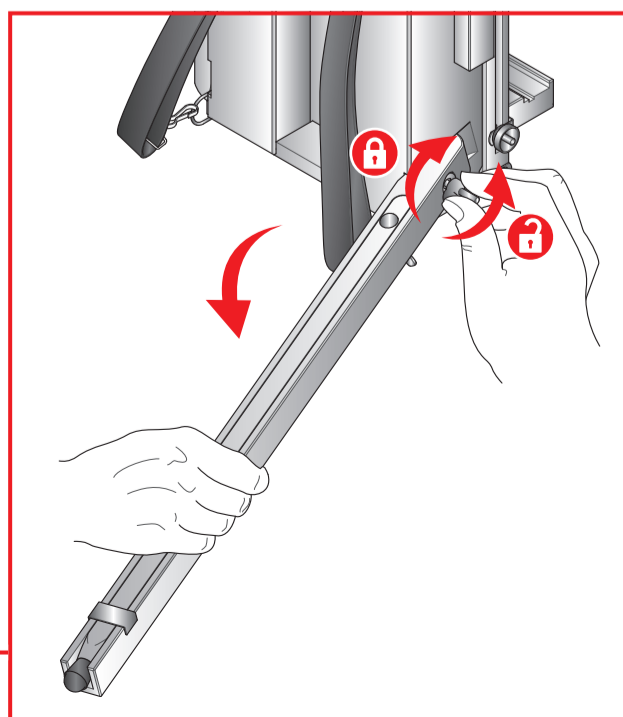

MABEF

Ed. 2017

MABEF

M.A.B.E.F. srl

Via A. Volta, 77 /79
21010 Cardano al Campo
(Varese) - Italy
Tel. +39.0331.261.651

www.mabef.it
E-mail:support@mabef.it

Registra il tuo prodotto per estendere la garanzia a vita.

Register your product to extend the lifetime warranty

© MABEF 2017

È vietata la riproduzione o l'adattamento anche parziale - con qualsiasi mezzo comprese le copie fotostatiche - la memorizzazione elettronica, l'utilizzo delle immagini di questo stampato senza esplicita autorizzazione.

No part of this publication may be reproduced or used in any form or by any means - graphic, electronic, or mechanical including photocopying - without prior permission.

Made in Italy

Since 1948

Istruzioni video
Video instructions

M/23

CASSETTA
CAVALLETTO
EASEL
SKETCH BOX

max. cm. 85 • 33½"

max. cm 185 • 73"

cm. 60 • 23½"

Tela max. 8 Kg
Canvas max. 17½ lbs

5 Kg
11 lbs

cm. 110 • 43¾"

1