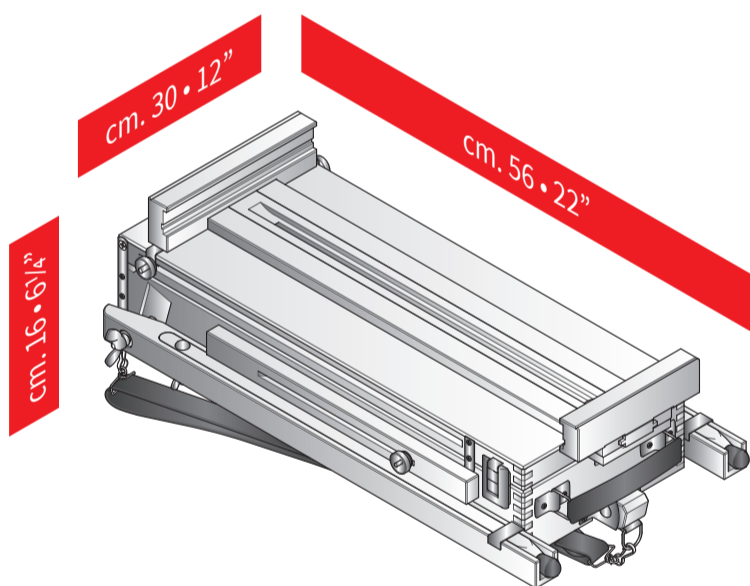

M/23

CASSETTA
CAVALLETTO
EASEL
SKETCH BOX

max. cm. 85 • 33½"

max. cm 185 • 73"

cm. 60 • 23½"

Tela max. 8 Kg
Canvas max. 17½ lbs

5 Kg
11 lbs

cm. 110 • 43¾"