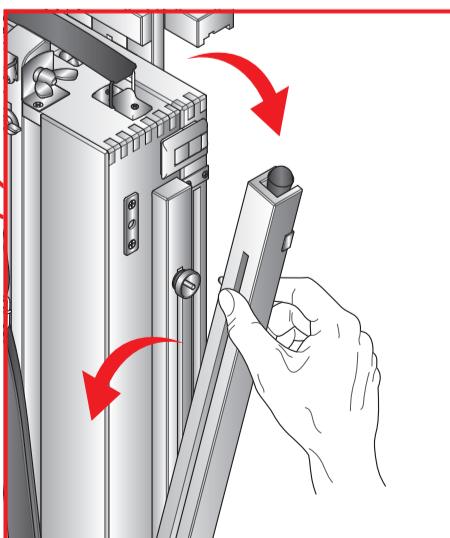

MABEF

Ed. 2017

MABEF

M.A.B.E.F. srl

Via A. Volta, 77 /79
21010 Cardano al Campo
(Varese) - Italy
Tel. +39.0331.261.651

www.mabef.it
E-mail:support@mabef.it

Registra il tuo prodotto per estendere la garanzia a vita.

Register your product to extend the lifetime warranty

© MABEF 2017

È vietata la riproduzione o l'adattamento anche parziale - con qualsiasi mezzo comprese le copie fotostatiche - la memorizzazione elettronica, l'utilizzo delle immagini di questo stampato senza esplicita autorizzazione.

No part of this publication may be reproduced or used in any form or by any means - graphic, electronic, or mechanical including photocopying - without prior permission.

Made in Italy

Since 1948

Istruzioni video
Video instructions

M/23

CASSETTA
CAVALLETTO
EASEL
SKETCH BOX

max. cm. 85 • 33½"

max. cm 185 • 73"

cm. 60 • 23½"

Tela max. 8 Kg
Canvas max. 17½ lbs

5 Kg
11 lbs

cm. 110 • 43¾"

1