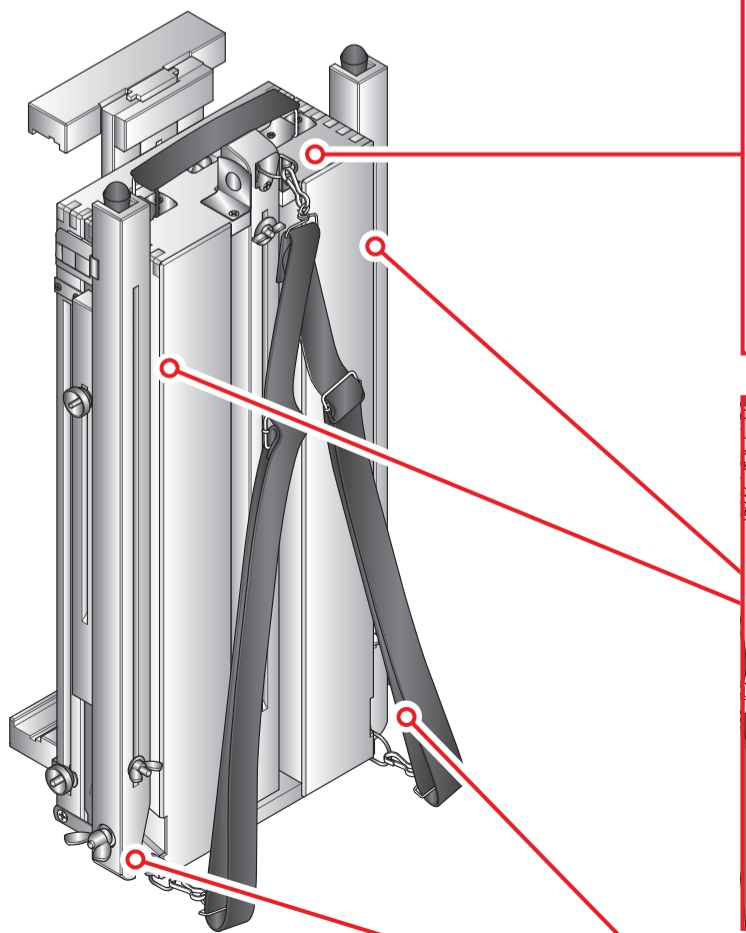

MABEF

Ed. 2017

MABEF

M.A.B.E.F. srl

Via A. Volta, 77 /79
21010 Cardano al Campo
(Varese) - Italy
Tel. +39.0331.261.651

www.mabef.it
E-mail:support@mabef.it

Registra il tuo prodotto per estendere la garanzia a vita.

Register your product to extend the lifetime warranty

© MABEF 2017

È vietata la riproduzione o l'adattamento anche parziale - con qualsiasi mezzo comprese le copie fotostatiche - la memorizzazione elettronica, l'utilizzo delle immagini di questo stampato senza esplicita autorizzazione.

No part of this publication may be reproduced or used in any form or by any means - graphic, electronic, or mechanical including photocopying - without prior permission.

Made in Italy

Since 1948

Istruzioni video
Video instructions

M/23

CASSETTA
CAVALLETTO
EASEL
SKETCH BOX

max. cm. 85 • 33½"

max. cm 185 • 73"

cm. 60 • 23½"

Tela max. 8 Kg
Canvas max. 17½ lbs

5 Kg
11 lbs

cm. 110 • 43¾"

1