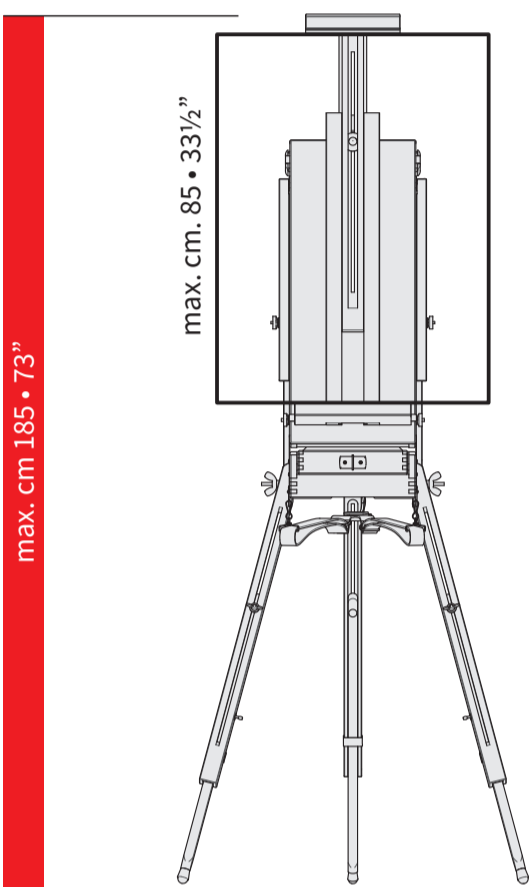

M/23

CASSETTA
CAVALLETTO
EASEL
SKETCH BOX

max. cm. 85 • 33½"

max. cm 185 • 73"

cm. 60 • 23½"

Tela max. 8 Kg
Canvas max. 17½ lbs

5 Kg
11 lbs

cm. 110 • 43¾"