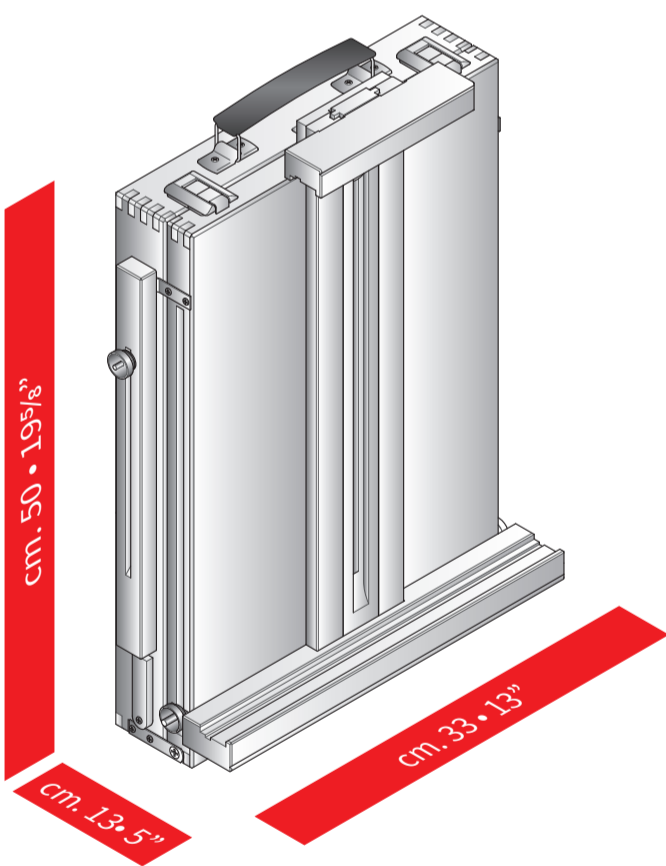

M/24

CASSETTA
CAVALLETTO
EASEL
SKETCH BOX

Tela max. 8 Kg
Canvas max. 17¹/₂ lbs

3 Kg
6¹/₂ lbs

1

2

3