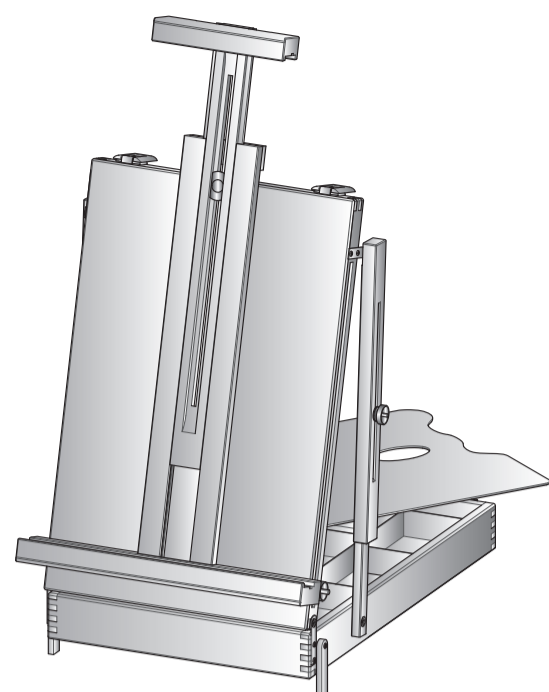

M/24

CASSETTA
CAVALLETTO
EASEL
SKETCH BOX

Tela max. 8 Kg
Canvas max. 17¹/₂ lbs

3 Kg
6¹/₂ lbs

1

2

3