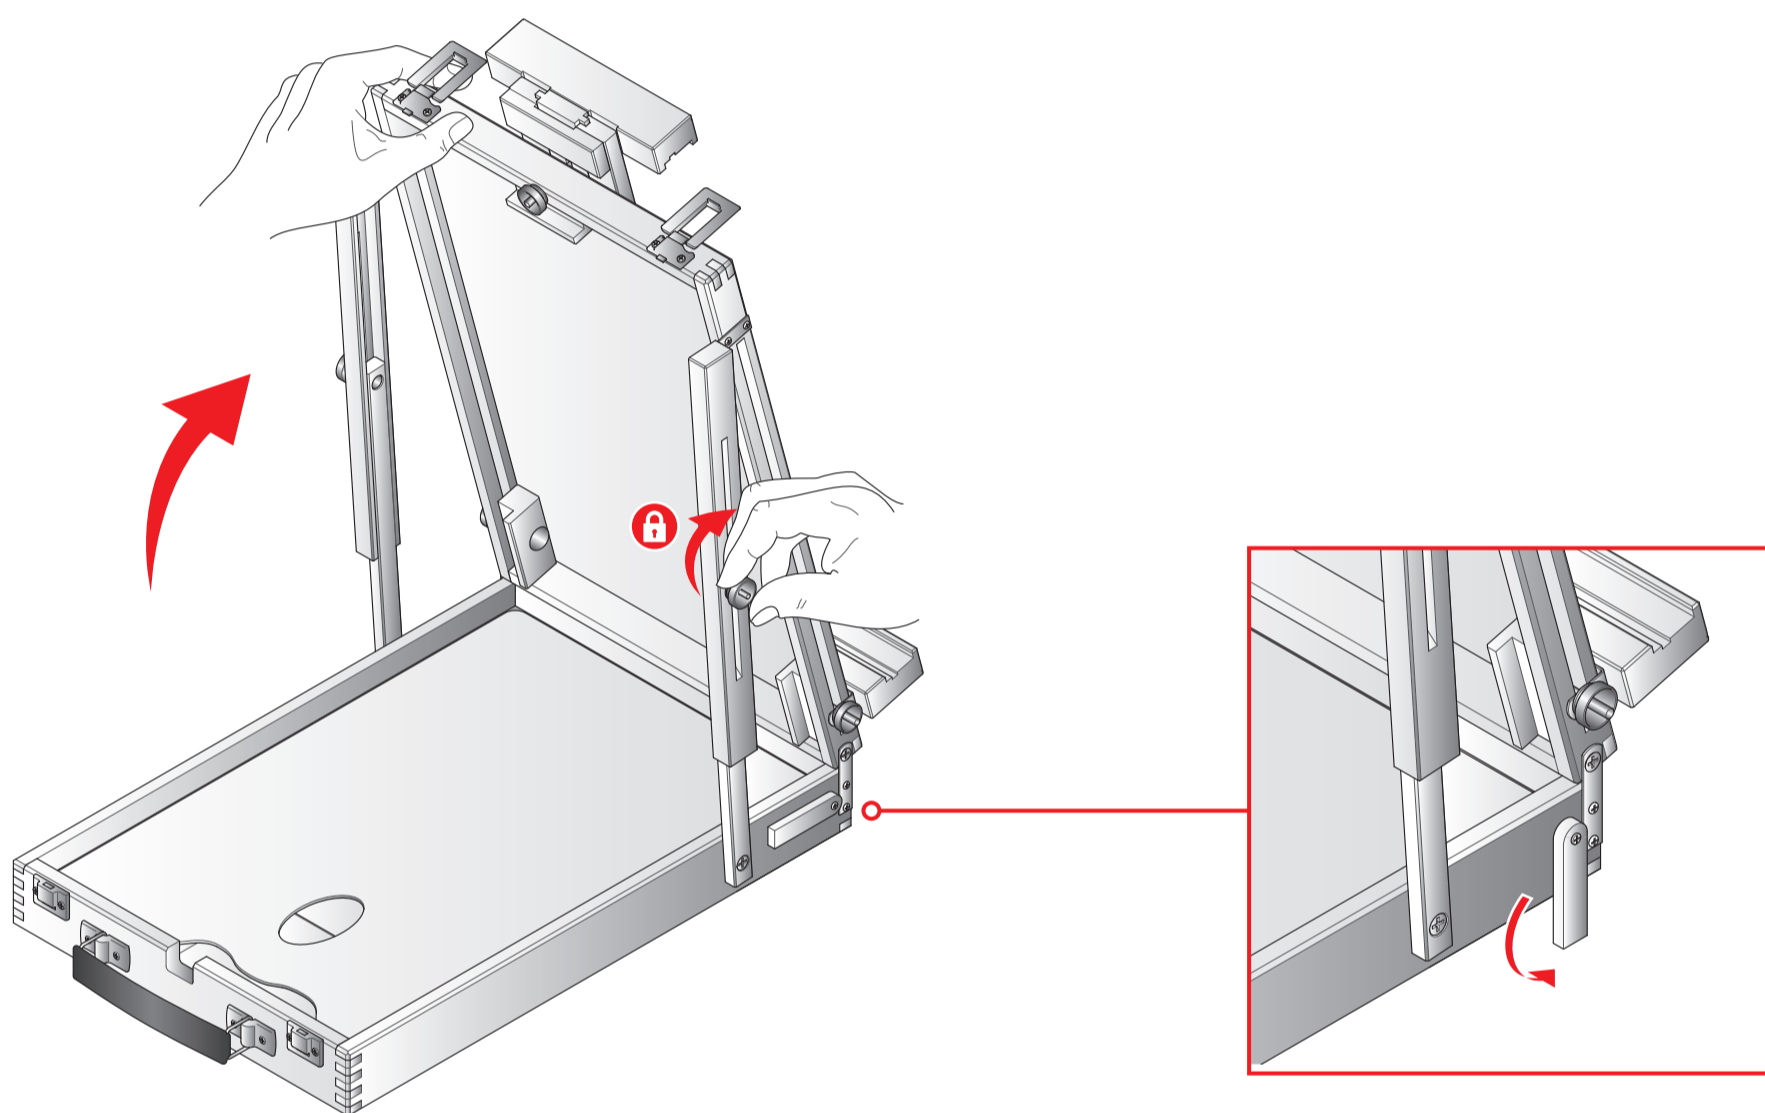

M/24

CASSETTA
CAVALLETTO
EASEL
SKETCH BOX

Tela max. 8 Kg
Canvas max. 17¹/₂ lbs

3 Kg
6¹/₂ lbs

1

2

3