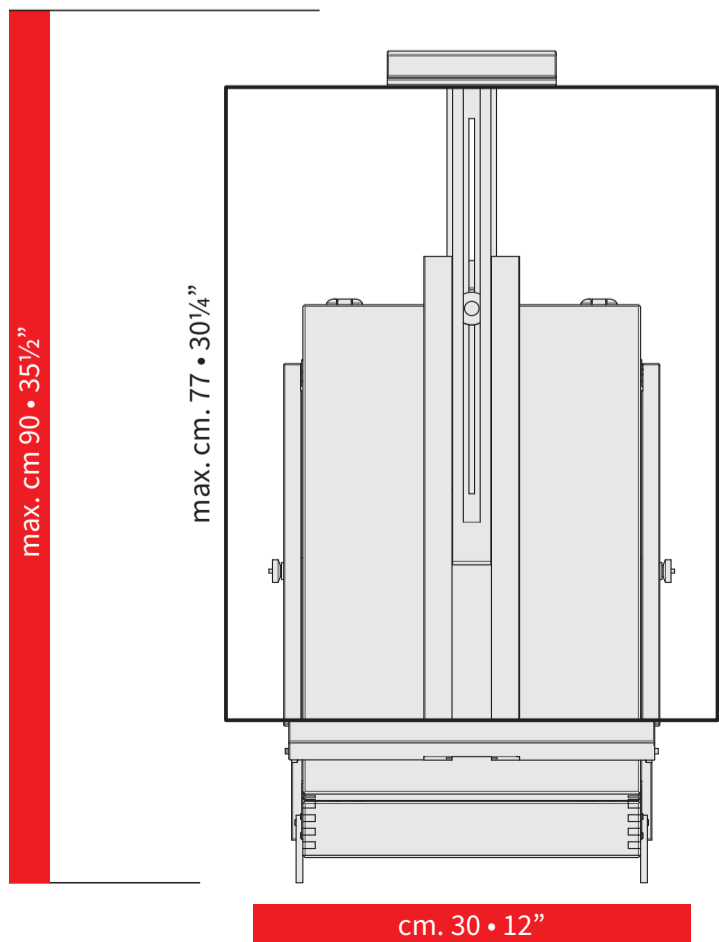

M/24

CASSETTA
CAVALLETTO
EASEL
SKETCH BOX

Tela max. 8 Kg
Canvas max. 17¹/₂ lbs

3 Kg
6¹/₂ lbs

1

2

3