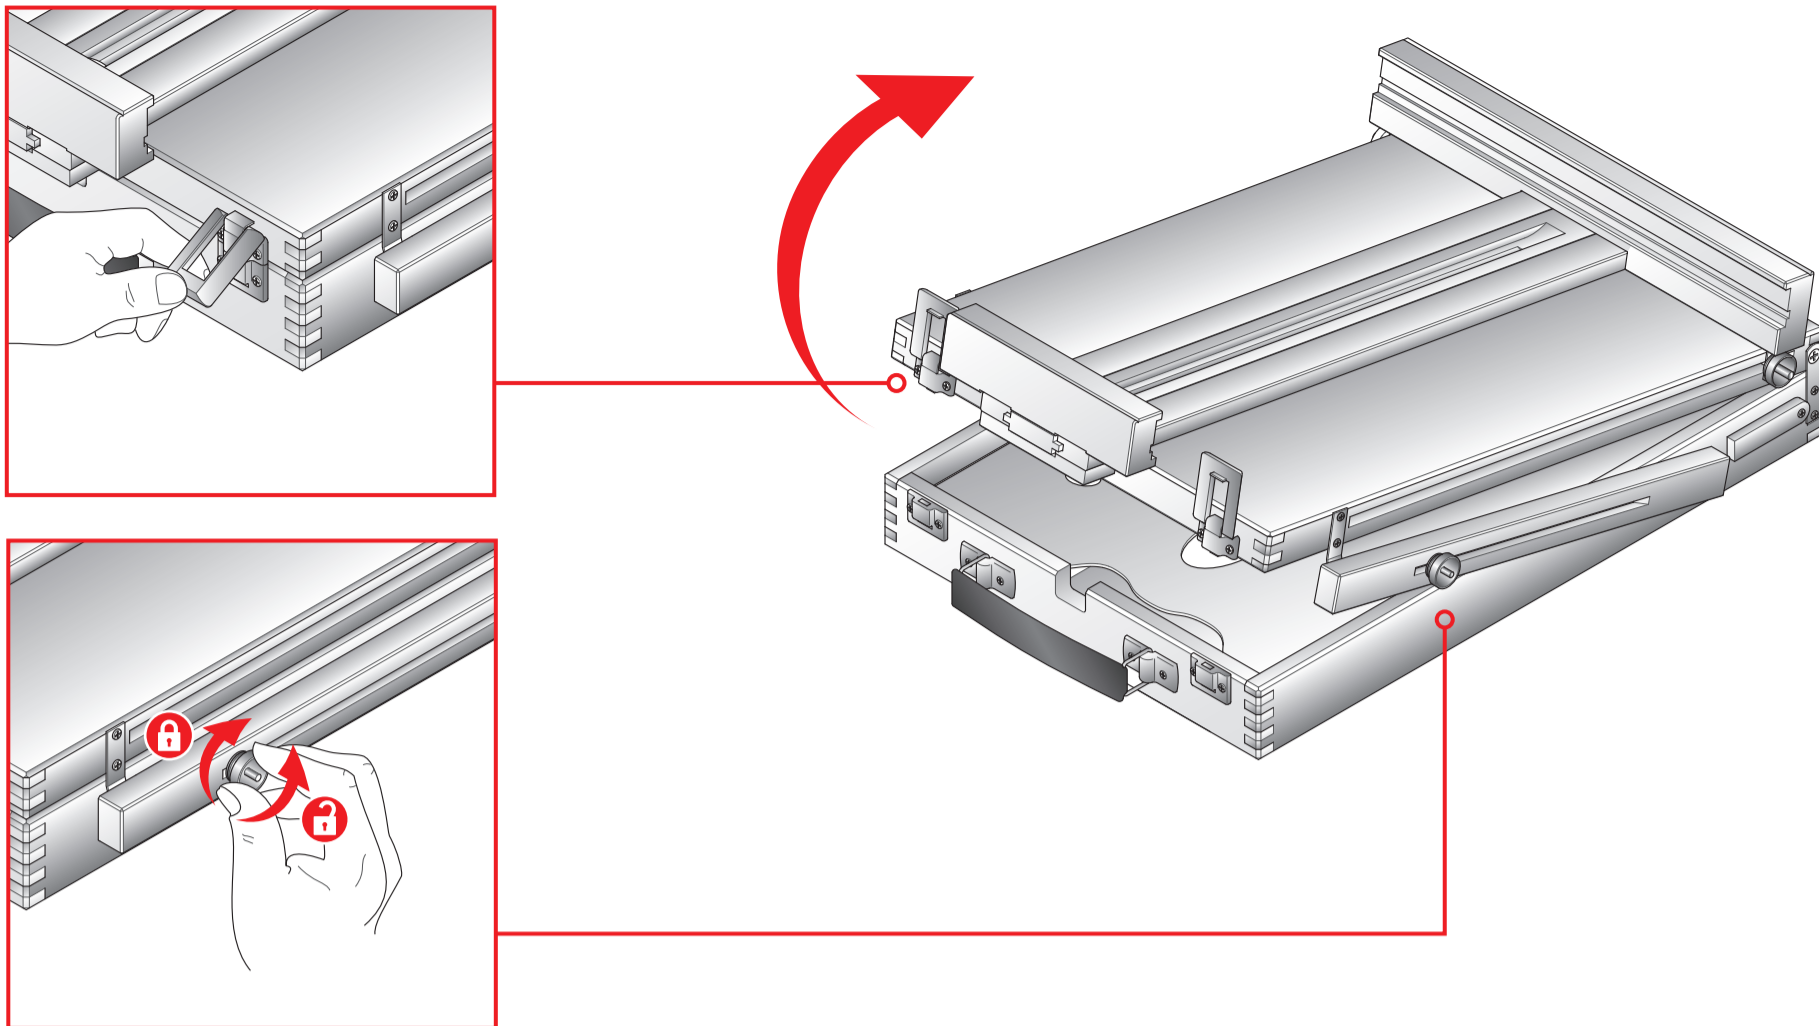

M/24

CASSETTA
CAVALLETTO
EASEL
SKETCH BOX

Tela max. 8 Kg
Canvas max. 17¹/₂ lbs

3 Kg
6¹/₂ lbs

1

2

3