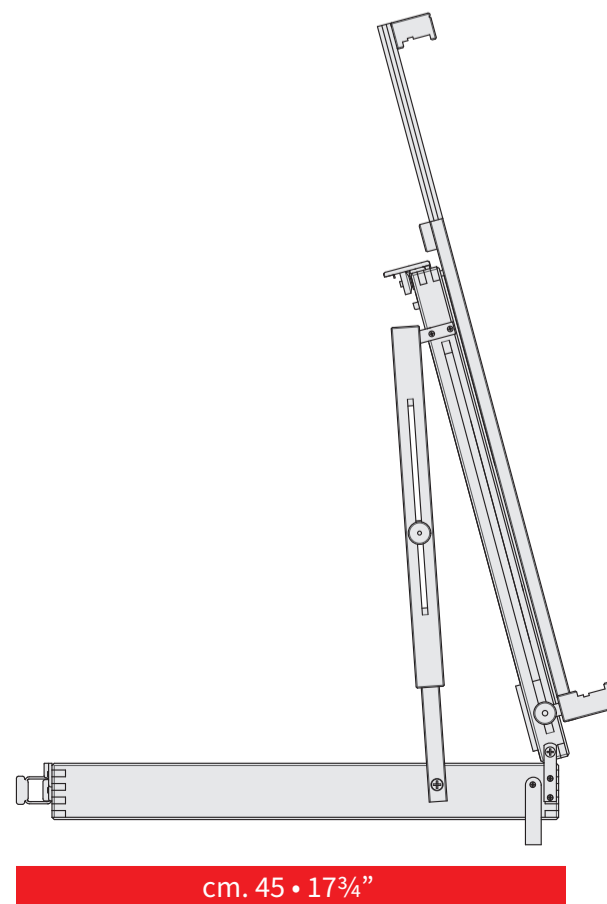

M/24

CASSETTA
CAVALLETTO
EASEL
SKETCH BOX

Tela max. 8 Kg
Canvas max. 17¹/₂ lbs

3 Kg
6¹/₂ lbs

1

2

3