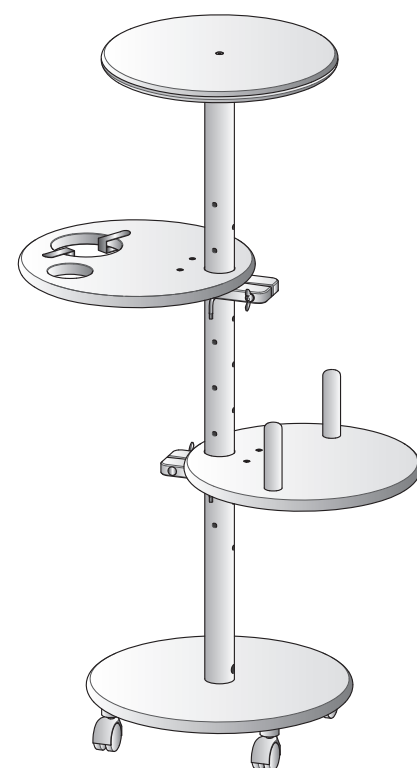

No part of this publication may be reproduced or used in any form or by any means - graphic, electronic, or mechanical including photocopying - without prior permission.

MABEF

M/47

SUPPORTO
MULTILIVELLO
MULTILEVEL
ARTIST SUPPORT

Istruzioni video
Video instructions

- 1** x1 Cilindro centrale
Central mast
- 2** x1 Ripiano base
Base shelf
- 3** x1 Ripiano intermedio porta rotoli
Middle shelf rolls holder
- 4** x2 Supporto porta rotolo
Roll holder support
- 5** x1 Ripiano intermedio porta barattoli
Middle shelf cans holder
- 6** x1 Ripiano superiore
Top shelf