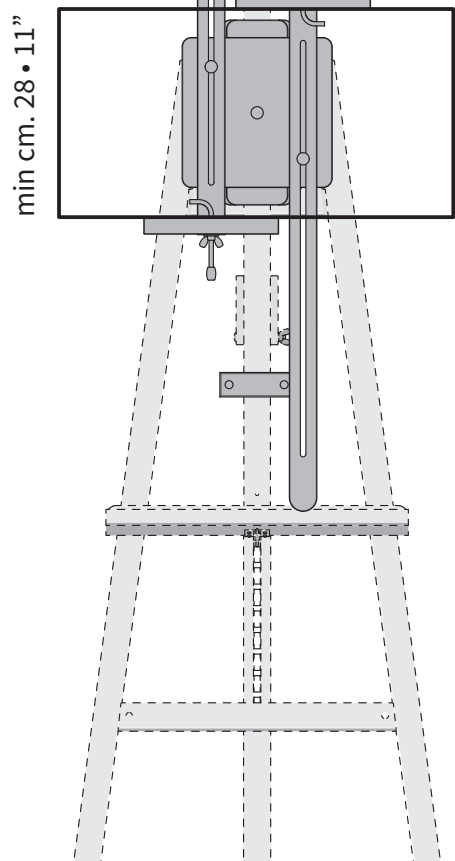

M/A40

ACCESSORIO ROTANTE
UNIVERSALE
REVOLVING PAINTING
ACCESSORY

1 x1 Supporto centrale rotante
Central revolving support

2 x2 Morsetto blocca asta
Locking rod clamp

3 x2 Asta scorrevole
Sliding post

A x4 mm. 6x120

B x2 mm. 8x50

C x4 mm. 8x17

D x4 mm. 6

E x2 mm. 6x13

F x2 mm. 8x50

G x2 mm. 8x24

H x4 mm. 8

I x2 mm. 8

L x2 mm. 8

portata max 10 Kg
max load 22 lbs

3,7 Kg
8 lbs

cm. 85 • 33 1/2"

cm. 16 • 6 1/4"