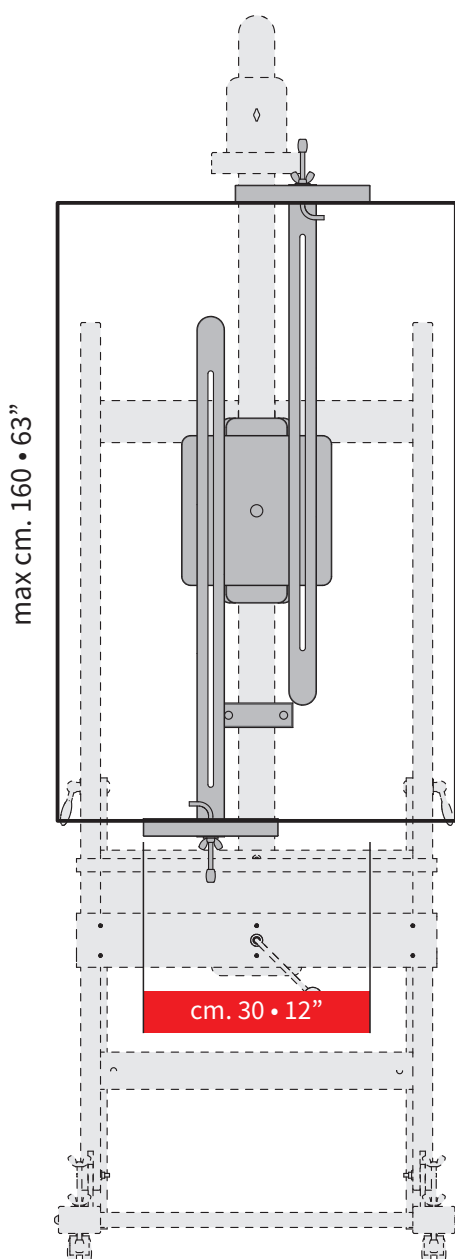

M/A40

ACCESSORIO ROTANTE
UNIVERSALE
REVOLVING PAINTING
ACCESSORY

1 x1 Supporto centrale rotante
Central revolving support

2 x2 Morsetto blocca asta
Locking rod clamp

3 x2 Asta scorrevole
Sliding post

A x4 mm. 6x120

B x2 mm. 8x50

C x4 mm. 8x17

D x4 mm. 6

E x2 mm. 6x13

F x2 mm. 8x50

G x2 mm. 8x24

H x4 mm. 8

I x2 mm. 8

L x2 mm. 8

portata max 10 Kg
max load 22 lbs

3,7 Kg
8 lbs

cm. 85 • 33 1/2"

cm. 16 • 6 1/4"