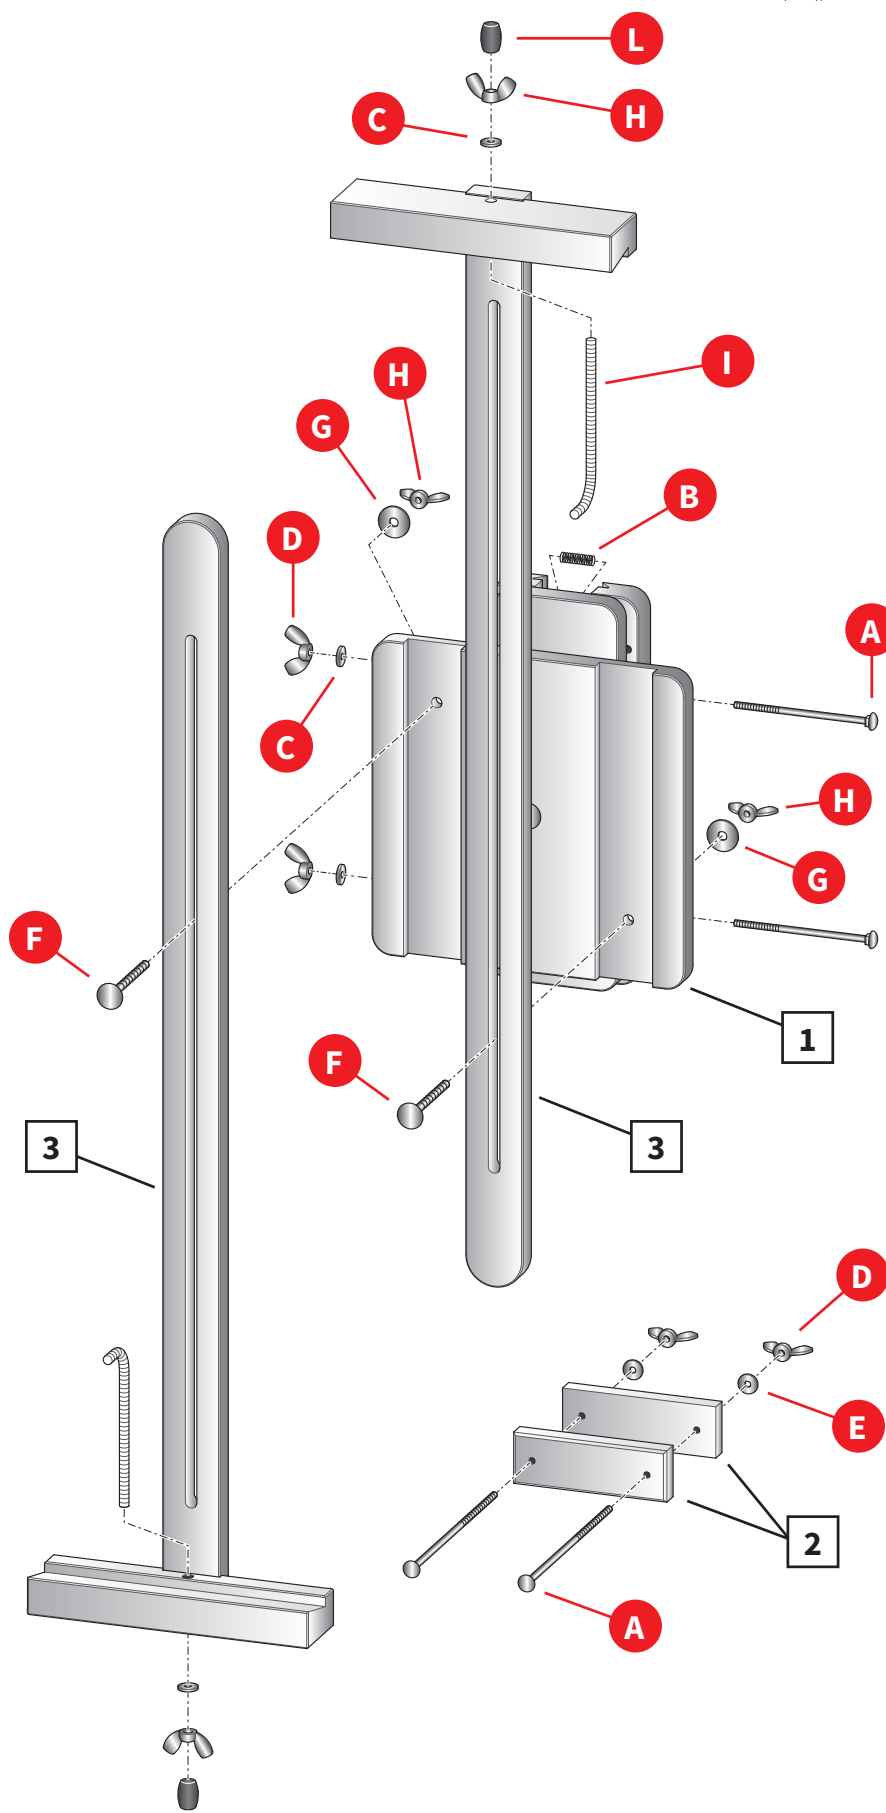

M/A40

ACCESSORIO ROTANTE
UNIVERSALE
REVOLVING PAINTING
ACCESSORY

1 x1 Supporto centrale rotante
Central revolving support

2 x2 Morsetto blocca asta
Locking rod clamp

3 x2 Asta scorrevole
Sliding post

A x4 mm. 6x120

B x2 mm. 8x50

C x4 mm. 8x17

D x4 mm. 6

E x2 mm. 6x13

F x2 mm. 8x50

G x2 mm. 8x24

H x4 mm. 8

I x2 mm. 8

L x2 mm. 8

portata max 10 Kg
max load 22 lbs

3,7 Kg
8 lbs

cm. 85 • 33 1/2"

cm. 16 • 6 1/4"