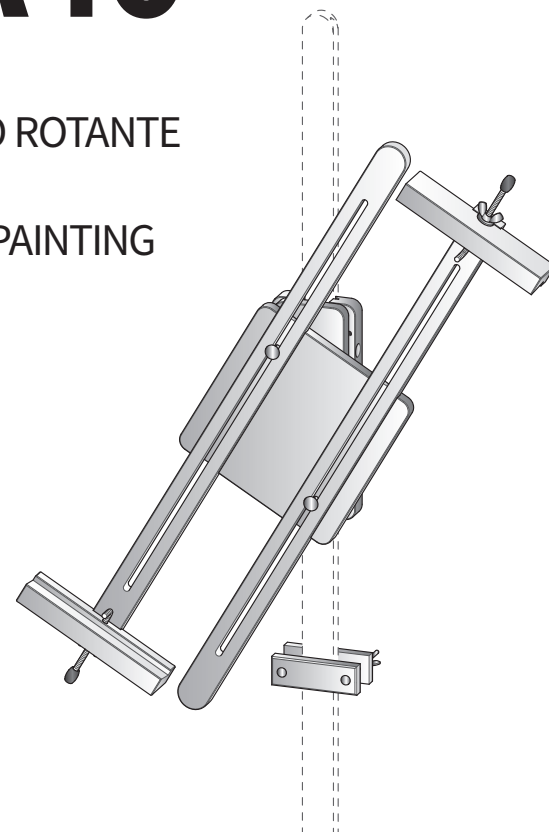

M/A40

ACCESSORIO ROTANTE
UNIVERSALE
REVOLVING PAINTING
ACCESSORY

1 x1 Supporto centrale rotante
Central revolving support

2 x2 Morsetto blocca asta
Locking rod clamp

3 x2 Asta scorrevole
Sliding post

A x4 mm. 6x120

B x2 mm. 8x50

C x4 mm. 8x17

D x4 mm. 6

E x2 mm. 6x13

F x2 mm. 8x50

G x2 mm. 8x24

H x4 mm. 8

I x2 mm. 8

L x2 mm. 8

portata max 10 Kg
max load 22 lbs

3,7 Kg
8 lbs

cm. 85 • 33 1/2"

cm. 16 • 6 1/4"