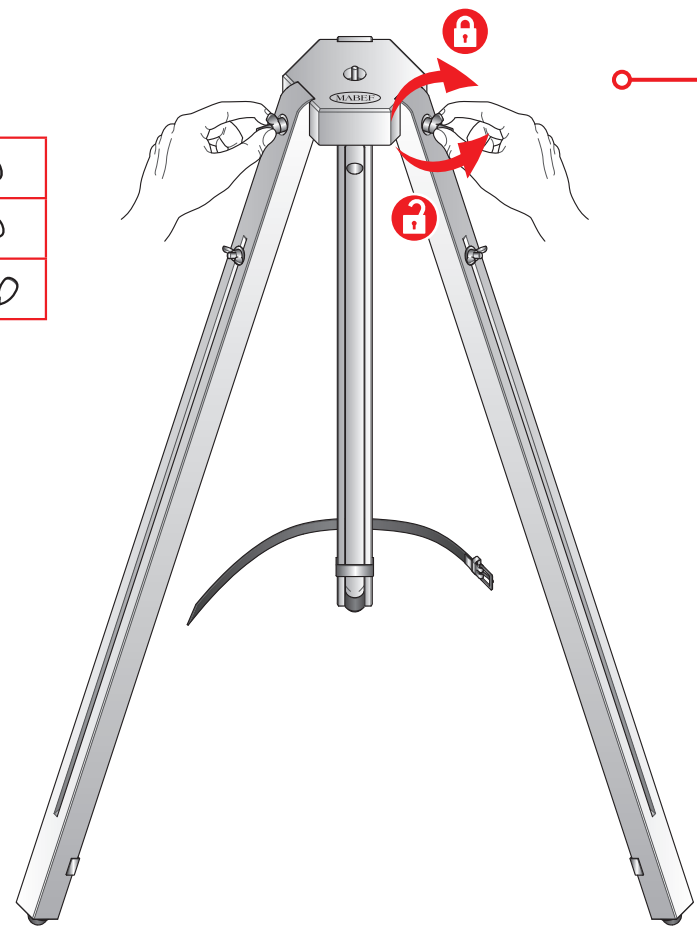

M/A30

TREPPIEDE IN LEGNO
WOODEN TRIPOD

1 x1 Corpo centrale esagonale
Hexagonal joint

2 x1 Gamba con cinturino in pelle
Leg with leather strap

3 x2 Gambe
Legs

A x3 mm. 8x17

B x3 mm. 6x11

C x3 mm. 6

portata max. 8 Kg
max. load 17¾ lbs

1,3 Kg
3 lbs

min. cm. 70 • 27½" max. cm. 116 • 45½"

cm. 70 • 27½"

cm. 70 • 27½"

cm. 70 • 27½"

cm. 18x18 • 7" x 7"

1

- A** x1 
- B** x1 
- C** x1 

2

- A** x2 
- B** x2 
- C** x2 

3