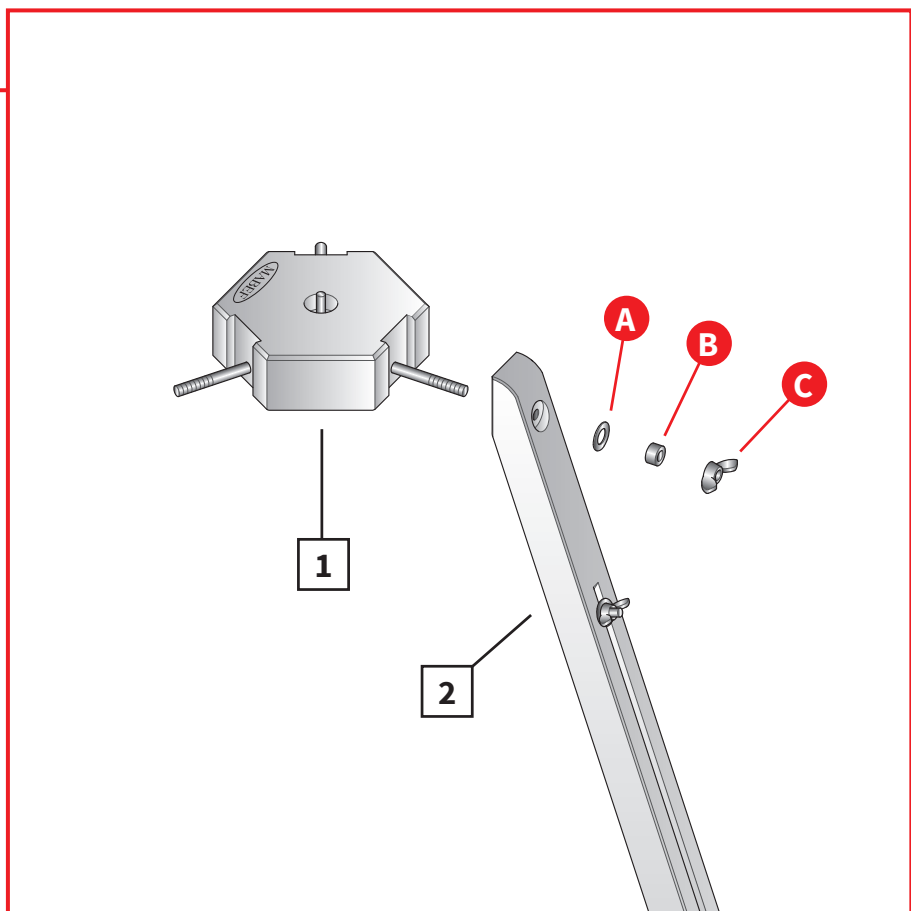

M/A30

TREPPIEDE IN LEGNO
WOODEN TRIPOD

1 x1 Corpo centrale esagonale
Hexagonal joint

2 x1 Gamba con cinturino in pelle
Leg with leather strap

3 x2 Gambe
Legs

A x3 mm. 8x17

B x3 mm. 6x11

C x3 mm. 6

portata max. 8 Kg
max. load 17¾ lbs

1,3 Kg
3 lbs

min. cm. 70 • 27½" max. cm. 116 • 45½"

cm. 70 • 27½"

cm. 70 • 27½"

cm. 70 • 27½"

cm. 18x18 • 7" x 7"

1

- A** x1 
- B** x1 
- C** x1 

2

- A** x2 
- B** x2 
- C** x2 

3