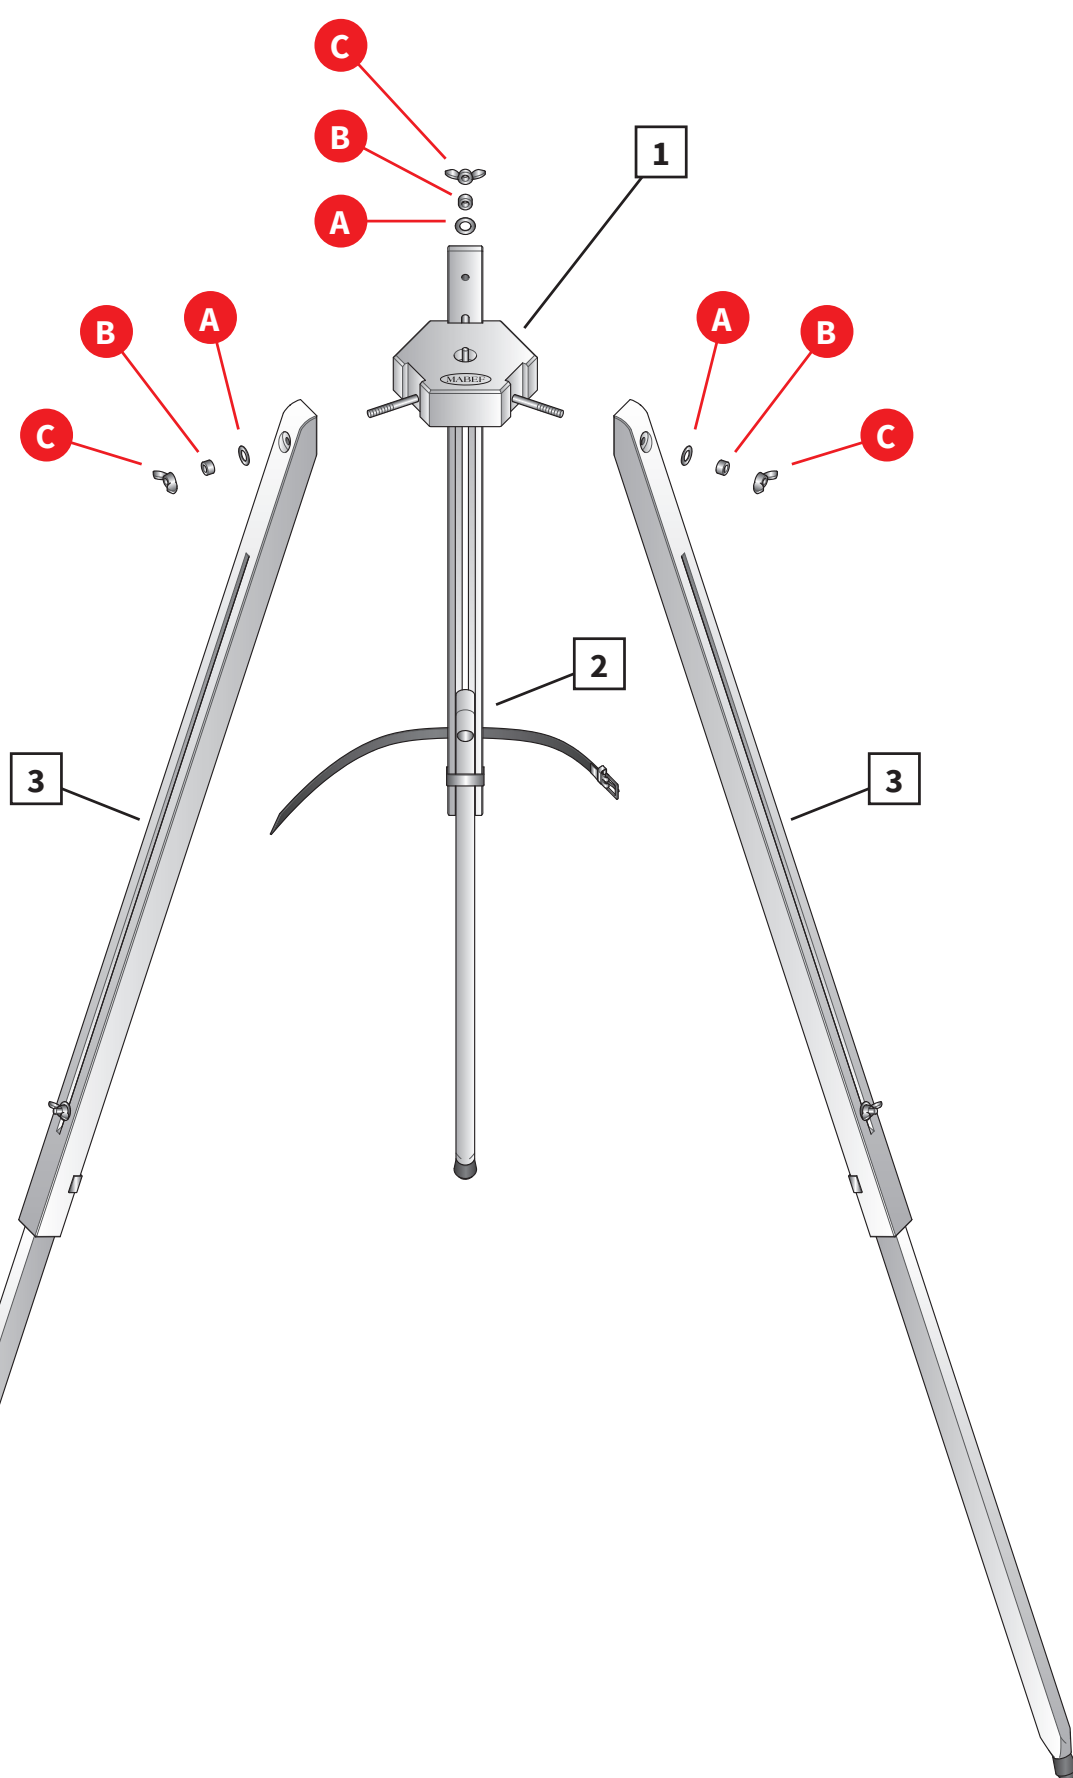

M/A30

TREPPIEDE IN LEGNO
WOODEN TRIPOD

1 x1 Corpo centrale esagonale
Hexagonal joint

2 x1 Gamba con cinturino in pelle
Leg with leather strap

3 x2 Gambe
Legs

A x3 mm. 8x17

B x3 mm. 6x11

C x3 mm. 6

portata max. 8 Kg
max. load 17¾ lbs

1,3 Kg
3 lbs

min. cm. 70 • 27½" max. cm. 116 • 45½"

cm. 70 • 27½"

cm. 70 • 27½"

cm. 70 • 27½"

cm. 18x18 • 7" x 7"

1

- A** x1 
- B** x1 
- C** x1 

2

- A** x2 
- B** x2 
- C** x2 

3