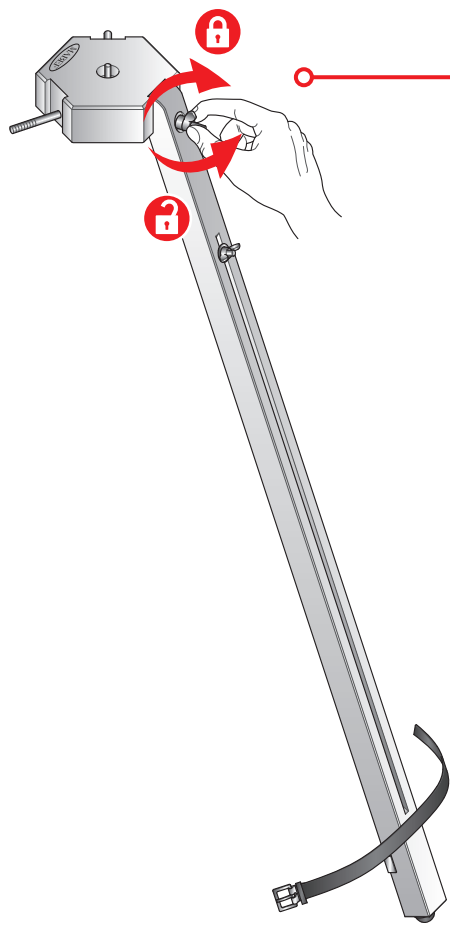

M/A30

TREPPIEDE IN LEGNO
WOODEN TRIPOD

1 x1 Corpo centrale esagonale
Hexagonal joint

2 x1 Gamba con cinturino in pelle
Leg with leather strap

3 x2 Gambe
Legs

A x3 mm. 8x17

B x3 mm. 6x11

C x3 mm. 6

portata max. 8 Kg
max. load 17¾ lbs

1,3 Kg
3 lbs

min. cm. 70 • 27½" max. cm. 116 • 45½"

cm. 70 • 27½"

cm. 70 • 27½"

cm. 70 • 27½"

cm. 18x18 • 7" x 7"

1

- A** x1 
- B** x1 
- C** x1 

2

- A** x2 
- B** x2 
- C** x2 

3