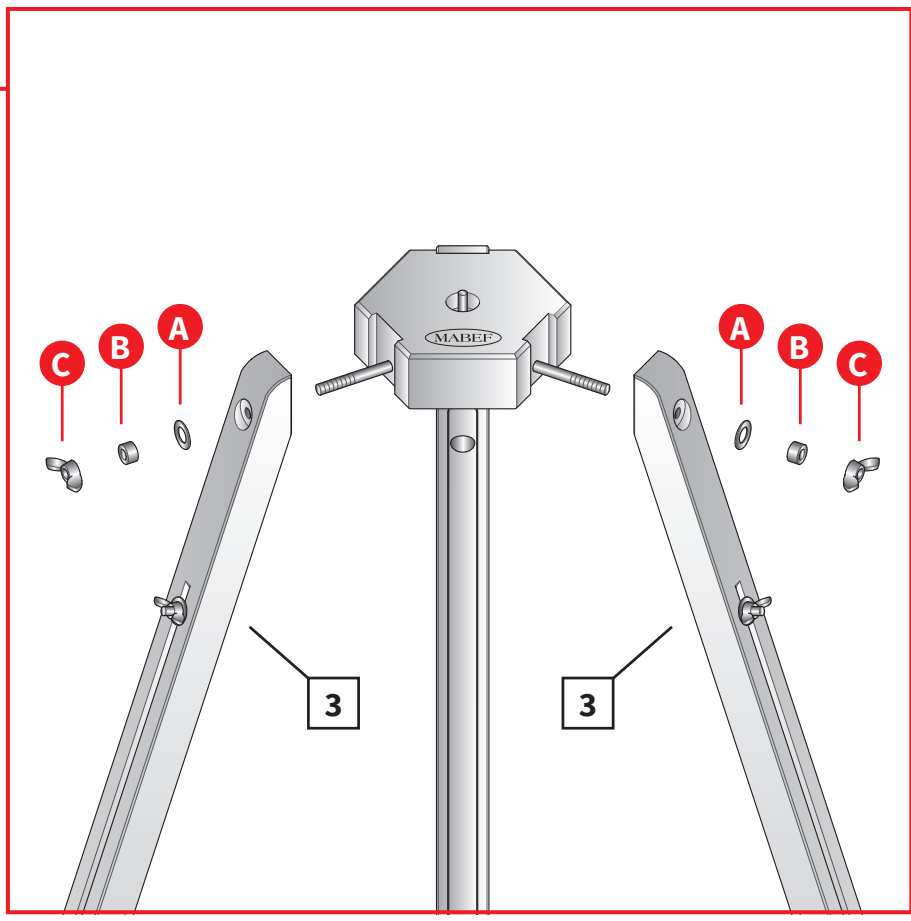

M/A30

TREPPIEDE IN LEGNO
WOODEN TRIPOD

1 x1 Corpo centrale esagonale
Hexagonal joint

2 x1 Gamba con cinturino in pelle
Leg with leather strap

3 x2 Gambe
Legs

A x3 mm. 8x17

B x3 mm. 6x11

C x3 mm. 6

portata max. 8 Kg
max. load 17¾ lbs

1,3 Kg
3 lbs

min. cm. 70 • 27½" max. cm. 116 • 45½"

cm. 70 • 27½"

cm. 70 • 27½"

cm. 70 • 27½"

cm. 18x18 • 7" x 7"

1

- A** x1 
- B** x1 
- C** x1 

2

- A** x2 
- B** x2 
- C** x2 

3